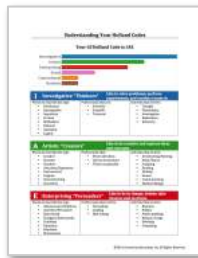

The Greenwood System 120™

The Preeminent Online Career and College Guidance Tool

Focusing on Student Success

- ▶ Teaches students about themselves and identifies their long-term career interests and academic goals.
- ▶ Gives students research proven, valid, and reliable information to help them make important educational and life decisions.
- ▶ Uses online testing and big data analysis to find each student's best career matches.
- ▶ Gives students the information they need to:
 - ▷ Make smart education decisions
 - ▷ Target the right internships
 - ▷ Build a resume of relevant accomplishments
 - ▷ Set their sights on the right careers!!!

Abilities

Interests

Values

Myers-Briggs

Personality

Big Data

Students' Top 10% Matches of all Careers!

What parents are saying: